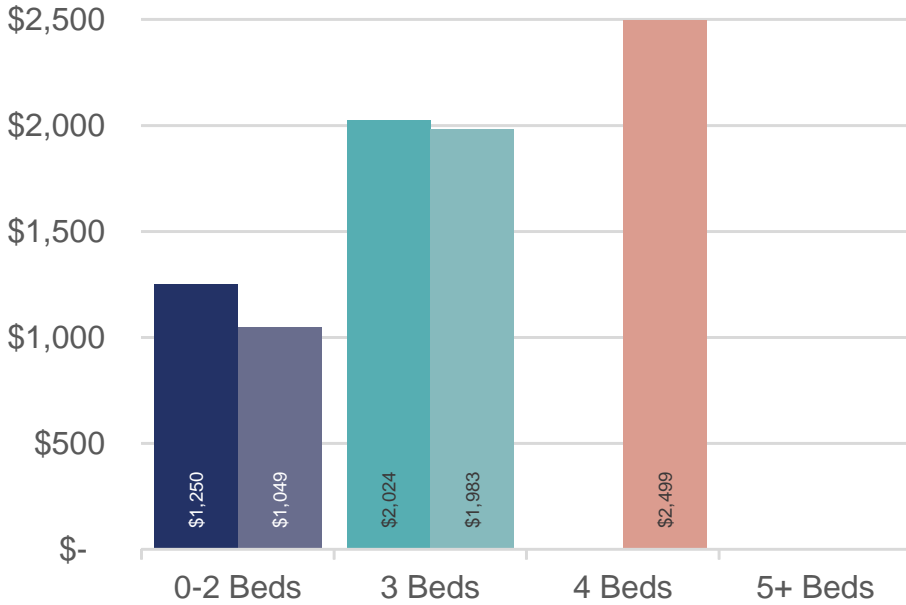

100&110

Jovita/Federal Way

SOUTH OF SEATTLE

DECEMBER 2018 | NWMLS Monthly Rental Data

Average Rental Price

Bedrooms	Dec 2018	Dec 2017	Change
0-2	\$-	\$1,248	n/a
3	\$2,198	\$-	n/a
4	\$2,500	\$2,115	18%
5+	\$2,295	\$2,680	-14%

Seattle | Kirkland | windermere-pm.com | 206.621.2037

120&130

Des Moines/Redondo & Burien/Normandy

SOUTH OF SEATTLE

DECEMBER 2018 | NWMLS Monthly Rental Data

Average Rental Price

Bedrooms	Dec 2018	Dec 2017	Change
0-2	\$1,250	\$1,049	19%
3	\$2,024	\$1,983	2%
4	\$-	\$2,499	n/a
5+	\$-	\$-	n/a

Number of Units Rented

	0-2 Beds	3 Beds	4 Beds	5+ Beds
Dec 2018	1	4	0	0
Dec 2017	5	3	4	0

Average Number of Days on Market

	0-2 Beds	3 Beds	4 Beds	5+ Beds
Dec 2018	50	39	0	0
Dec 2017	37	46	23	0

310&330

Auburn & Kent

SOUTH OF SEATTLE

DECEMBER 2018 | NWMLS Monthly Rental Data

Average Rental Price

Bedrooms	Dec 2018	Dec 2017	Change
0-2	\$-	\$1,263	n/a
3	\$2,148	\$2,400	-11%
4	\$-	\$-	n/a
5+	\$2,950	\$-	n/a

Number of Units Rented