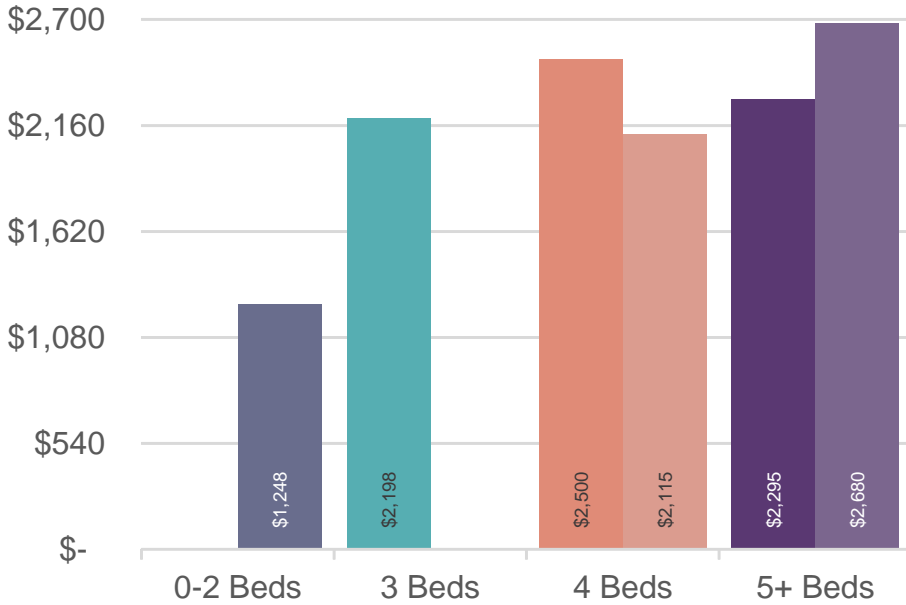

100&110

Jovita/Federal Way

SOUTH OF SEATTLE

DECEMBER 2018 | NWMLS Monthly Rental Data

Average Rental Price

Bedrooms	Dec 2018	Dec 2017	Change
0-2	\$-	\$1,248	n/a
3	\$2,198	\$-	n/a
4	\$2,500	\$2,115	18%
5+	\$2,295	\$2,680	-14%

Number of Units Rented

	0-2 Beds	3 Beds	4 Beds	5+ Beds
Dec 2018	0	2	1	1
Dec 2017	3	0	2	1

Average Number of Days on Market

	0-2 Beds	3 Beds	4 Beds	5+ Beds
Dec 2018	0	30	15	59
Dec 2017	21	0	6	12

JMWGroup@Windermere.com

Seattle | Kirkland | windermere-pm.com | 206.621.2037

120&130

Des Moines/Redondo & Burien/Normandy

SOUTH OF SEATTLE

DECEMBER 2018 | NWMLS Monthly Rental Data

Average Rental Price

Bedrooms	Dec 2018	Dec 2017	Change
0-2	\$1,250	\$1,049	19%
3	\$2,024	\$1,983	2%
4	\$-	\$2,499	n/a
5+	\$-	\$-	n/a

Number of Units Rented

	0-2 Beds	3 Beds	4 Beds	5+ Beds
Dec 2018	1	4	0	0
Dec 2017	5	3	4	0

Average Number of Days on Market

	0-2 Beds	3 Beds	4 Beds	5+ Beds
Dec 2018	50	39	0	0
Dec 2017	37	46	23	0

310&330

Auburn & Kent