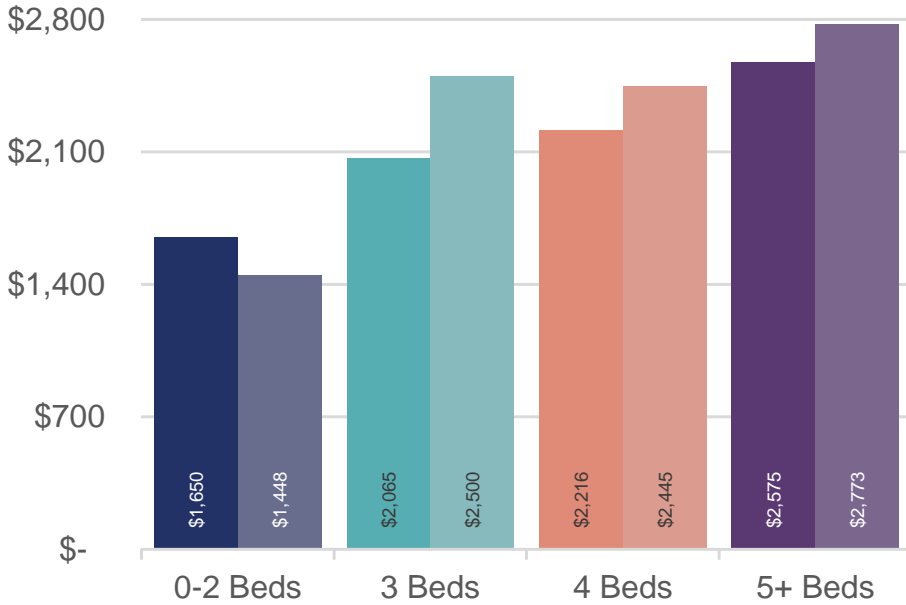

SOUTH OF SEATTLE

DECEMBER 2018 | NWMLS Monthly Rental Data

Average Rental Price

Bedrooms	Dec 2018	Dec 2017	Change
0-2	\$-	\$1,263	n/a
3	\$2,148	\$2,400	-11%
4	\$-	\$-	n/a
5+	\$2,950	\$-	n/a

Number of Units Rented

	0-2 Beds	3 Beds	4 Beds	5+ Beds
Dec 2018	0	3	0	1
Dec 2017	2	2	0	0

Average Number of Days on Market

	0-2 Beds	3 Beds	4 Beds	5+ Beds
Dec 2018	0	35	0	76
Dec 2017	14	16	0	0

340&360

Renton/Skyway Area

SOUTH OF SEATTLE

DECEMBER 2018 | NWMLS Monthly Rental Data

Average Rental Price

Bedrooms	Dec 2018	Dec 2017	Change
0-2	\$1,650	\$1,448	14%
3	\$2,065	\$2,500	-17%
4	\$2,216	\$2,445	-9%
5+	\$2,575	\$2,773	-7%

Number of Units Rented

	0-2 Beds	3 Beds	4 Beds	5+ Beds
Dec 2018	1	3	6	1
Dec 2017	2	1	2	2

Average Number of Days on Market

	0-2 Beds	3 Beds	4 Beds	5+ Beds
Dec 2018	42	28	6	13
Dec 2017	40	24	23	23