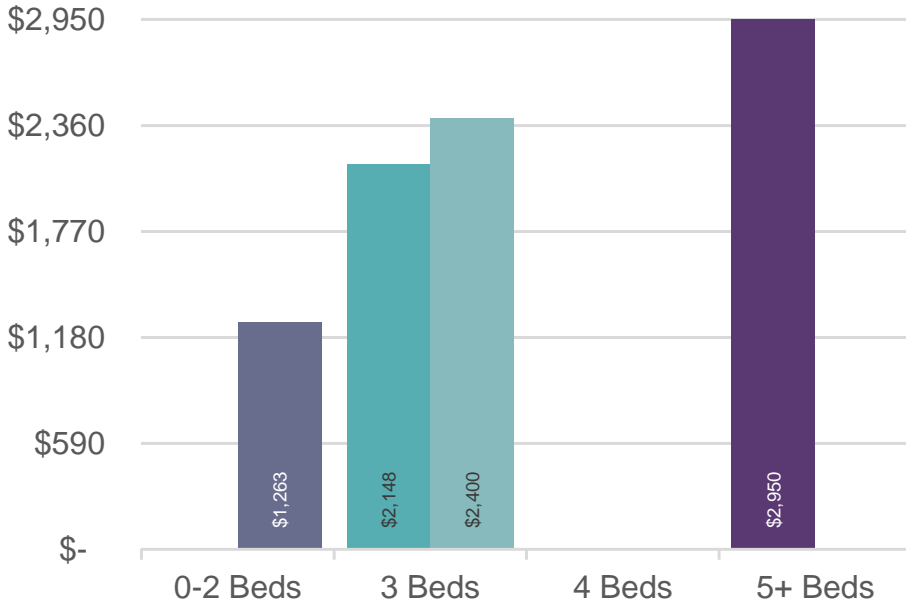

Seattle | Kirkland | windermere-pm.com | 206.621.2037

120&130

Des Moines/Redondo & Burien/Normandy

SOUTH OF SEATTLE

DECEMBER 2018 | NWMLS Monthly Rental Data

Average Rental Price

Bedrooms	Dec 2018	Dec 2017	Change
0-2	\$1,250	\$1,049	19%
3	\$2,024	\$1,983	2%
4	\$-	\$2,499	n/a
5+	\$-	\$-	n/a

Number of Units Rented

	0-2 Beds	3 Beds	4 Beds	5+ Beds
Dec 2018	1	4	0	0
Dec 2017	5	3	4	0

Average Number of Days on Market

	0-2 Beds	3 Beds	4 Beds	5+ Beds
Dec 2018	50	39	0	0
Dec 2017	37	46	23	0

310&330

Auburn & Kent

SOUTH OF SEATTLE

DECEMBER 2018 | NWMLS Monthly Rental Data

Average Rental Price

Bedrooms	Dec 2018	Dec 2017	Change
0-2	\$-	\$1,263	n/a
3	\$2,148	\$2,400	-11%
4	\$-	\$-	n/a
5+	\$2,950	\$-	n/a

Number of Units Rented

	0-2 Beds	3 Beds	4 Beds	5+ Beds
Dec 2018	0	3	0	1
Dec 2017	2	2	0	0

Average Number of Days on Market

	0-2 Beds	3 Beds	4 Beds	5+ Beds
Dec 2018	0	35	0	76
Dec 2017	14	16	0	0

340&360

Renton/Skyway Area

SOUTH OF SEATTLE