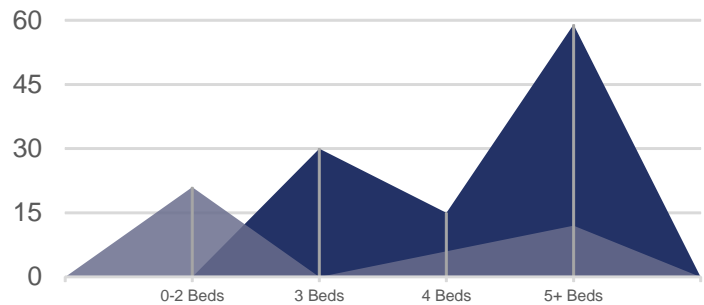

100&110

Jovita/Federal Way

SOUTH OF SEATTLE

DECEMBER 2018 | NWMLS Monthly Rental Data

Average Rental Price

Bedrooms	Dec 2018	Dec 2017	Change
0-2	\$-	\$1,248	n/a
3	\$2,198	\$-	n/a
4	\$2,500	\$2,115	18%
5+	\$2,295	\$2,680	-14%

Number of Units Rented

	0-2 Beds	3 Beds	4 Beds	5+ Beds
Dec 2018	0	2	1	1
Dec 2017	3	0	2	1

Average Number of Days on Market

	0-2 Beds	3 Beds	4 Beds	5+ Beds
Dec 2018	0	30	15	59
Dec 2017	21	0	6	12

JMWGroup@Windermere.com

Seattle | Kirkland | windermere-pm.com | 206.621.2037

120&130

Des Moines/Redondo & Burien/Normandy

SOUTH OF SEATTLE

DECEMBER 2018 | NWMLS Monthly Rental Data

Average Rental Price

Bedrooms	Dec 2018	Dec 2017	Change
0-2	\$1,250	\$1,049	19%
3	\$2,024	\$1,983	2%
4	\$-	\$2,499	n/a
5+	\$-	\$-	n/a

Number of Units Rented

	0-2 Beds	3 Beds	4 Beds	5+ Beds
Dec 2018	1	4	0	0
Dec 2017	5	3	4	0

Average Number of Days on Market

	0-2 Beds	3 Beds	4 Beds	5+ Beds
Dec 2018	50	39	0	0
Dec 2017	37	46	23	0

310&330

Auburn & Kent