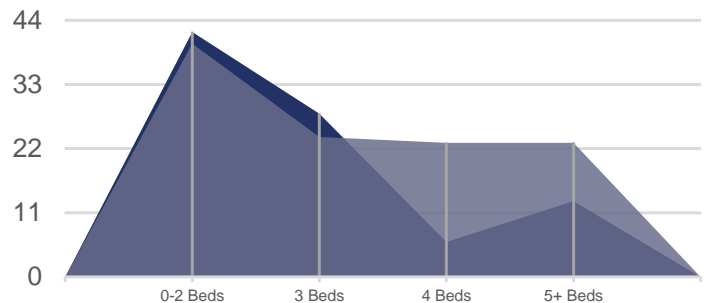

SOUTH OF SEATTLE

DECEMBER 2018 | NWMLS Monthly Rental Data

Average Rental Price

Bedrooms	Dec 2018	Dec 2017	Change
0-2	\$-	\$1,263	n/a
3	\$2,148	\$2,400	-11%
4	\$-	\$-	n/a
5+	\$2,950	\$-	n/a

Number of Units Rented

	0-2 Beds	3 Beds	4 Beds	5+ Beds
Dec 2018	0	3	0	1
Dec 2017	2	2	0	0

Average Number of Days on Market

	0-2 Beds	3 Beds	4 Beds	5+ Beds
Dec 2018	0	35	0	76
Dec 2017	14	16	0	0

340&360

Renton/Skyway Area

SOUTH OF SEATTLE

DECEMBER 2018 | NWMLS Monthly Rental Data

Average Rental Price

Bedrooms	Dec 2018	Dec 2017	Change
0-2	\$1,650	\$1,448	14%
3	\$2,065	\$2,500	-17%
4	\$2,216	\$2,445	-9%
5+	\$2,575	\$2,773	-7%

Number of Units Rented

	0-2 Beds	3 Beds	4 Beds	5+ Beds
Dec 2018	1	3	6	1
Dec 2017	2	1	2	2

Average Number of Days on Market

	0-2 Beds	3 Beds	4 Beds	5+ Beds
Dec 2018	42	28	6	13
Dec 2017	40	24	23	23