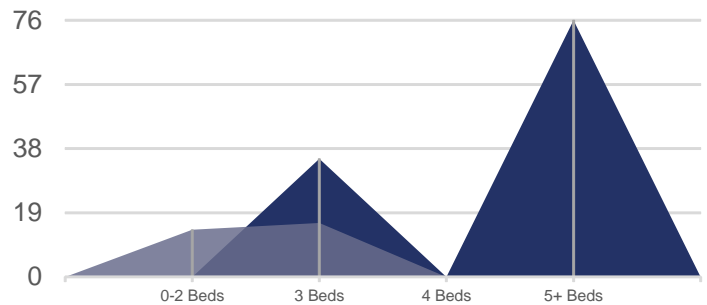

Seattle | Kirkland | windermere-pm.com | 206.621.2037

120&130

Des Moines/Redondo & Burien/Normandy

SOUTH OF SEATTLE

DECEMBER 2018 | NWMLS Monthly Rental Data

Average Rental Price

Bedrooms	Dec 2018	Dec 2017	Change
0-2	\$1,250	\$1,049	19%
3	\$2,024	\$1,983	2%
4	\$-	\$2,499	n/a
5+	\$-	\$-	n/a

Number of Units Rented

	0-2 Beds	3 Beds	4 Beds	5+ Beds
Dec 2018	1	4	0	0
Dec 2017	5	3	4	0

Average Number of Days on Market

	0-2 Beds	3 Beds	4 Beds	5+ Beds
Dec 2018	50	39	0	0
Dec 2017	37	46	23	0

310&330

Auburn & Kent

SOUTH OF SEATTLE

DECEMBER 2018 | NWMLS Monthly Rental Data

Average Rental Price

Bedrooms	Dec 2018	Dec 2017	Change
0-2	\$-	\$1,263	n/a
3	\$2,148	\$2,400	-11%
4	\$-	\$-	n/a
5+	\$2,950	\$-	n/a

Number of Units Rented

	0-2 Beds	3 Beds	4 Beds	5+ Beds
Dec 2018	0	3	0	1
Dec 2017	2	2	0	0

Average Number of Days on Market

	0-2 Beds	3 Beds	4 Beds	5+ Beds
Dec 2018	0	35	0	76
Dec 2017	14	16	0	0

340&360

Renton/Skyway Area

SOUTH OF SEATTLE