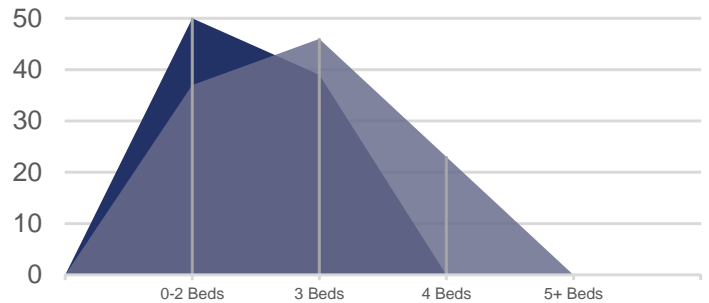

Number of Units Rented

	0-2 Beds	3 Beds	4 Beds	5+ Beds
Dec 2018	0	2	1	1
Dec 2017	3	0	2	1

Average Number of Days on Market

	0-2 Beds	3 Beds	4 Beds	5+ Beds
Dec 2018	0	30	15	59
Dec 2017	21	0	6	12

JMWGroup@Windermere.com

Seattle | Kirkland | windermere-pm.com | 206.621.2037

120&130

Des Moines/Redondo & Burien/Normandy

SOUTH OF SEATTLE

DECEMBER 2018 | NWMLS Monthly Rental Data

Average Rental Price

Bedrooms	Dec 2018	Dec 2017	Change
0-2	\$1,250	\$1,049	19%
3	\$2,024	\$1,983	2%
4	\$-	\$2,499	n/a
5+	\$-	\$-	n/a

Number of Units Rented

	0-2 Beds	3 Beds	4 Beds	5+ Beds
Dec 2018	1	4	0	0
Dec 2017	5	3	4	0

Average Number of Days on Market

	0-2 Beds	3 Beds	4 Beds	5+ Beds
Dec 2018	50	39	0	0
Dec 2017	37	46	23	0

310&330

Auburn & Kent

SOUTH OF SEATTLE

DECEMBER 2018 | NWMLS Monthly Rental Data

Average Rental Price

Bedrooms	Dec 2018	Dec 2017	Change
0-2	\$-	\$1,263	n/a
3	\$2,148	\$2,400	-11%
4	\$-	\$-	n/a
5+	\$2,950	\$-	n/a

Number of Units Rented